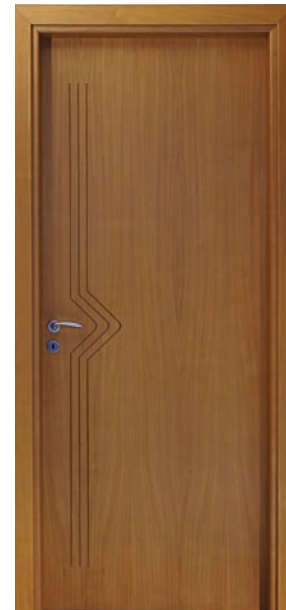

Apartment 1  
Beech Veneer

Country  
Walnut

Palace  
WhitePaint

Forest  
Rosewood

Apartment 2  
Mahogany With SS

Executive  
Walnut With Stain

Costle  
Cherry

Senior  
Wenge Finish